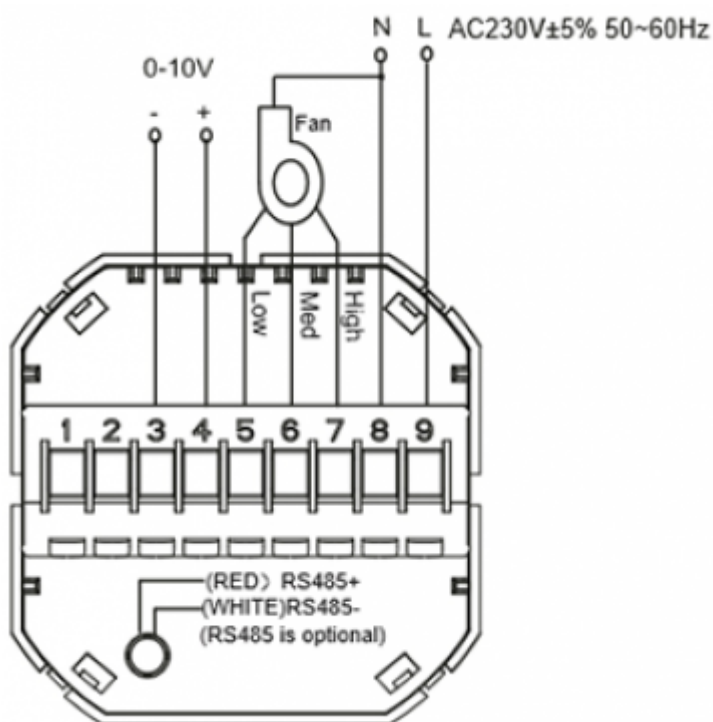

Touch thermostat

Touch electronic thermostat

Model number:	TH-MM
Mounting:	In-wall flush box
Dimensions:	86×86×40 mm

Applications

- room / zone thermostat

Features

- cooling/heating
- fan options:
 - 3 speed
 - hand/auto
 - weekly
- modulating valve control optional
- Modbus optional

Technical specification

Temperature measurement:	NTC3950,10K
Power supply:	95-240V,50/60Hz
Ingress protection:	IP20
Operating temperature:	0..45°C
Storage temperature:	-20..75°C
Relative humidity:	0..95% n/c
Installation box:	EU 60Round box Or 86 Box

Dimensions

Terminals

From:
<http://wiki.hiq-universe.com/> -

Permanent link:
http://wiki.hiq-universe.com/doku.php?id=en:ms_main:th-mm&rev=1649831825

Last update: **2022/04/13 06:37**