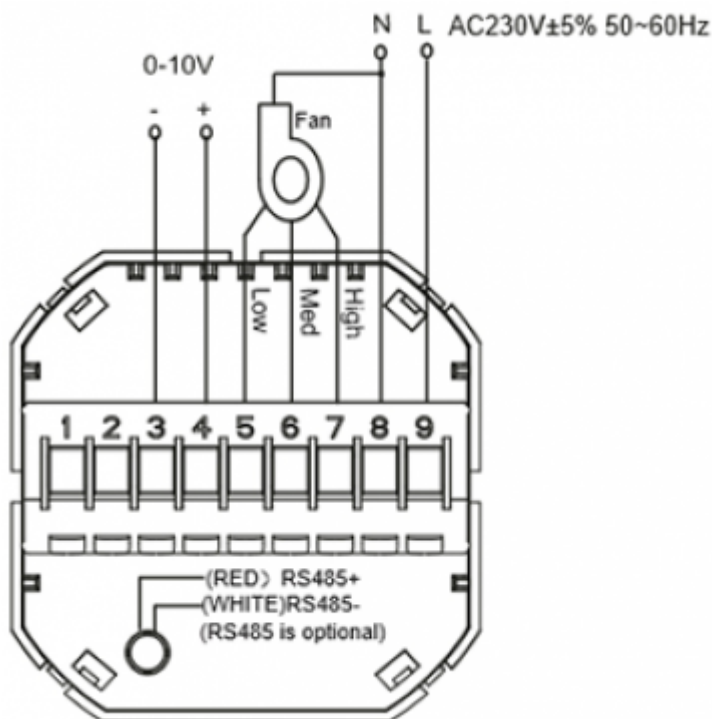

Touch thermostat

Touch electronic thermostat

Model number:	TH-MM
Mounting:	In-wall flush box
Dimensions:	86×86×40 mm

Applications

- room / zone thermostat

Features

- cooling/heating
- fan options:
 - 3 speed
 - hand/auto
 - weekly
- modulating valve control optional
- Modbus optional

Technical specification

Temperature measurement:	NTC3950,10K
Power supply:	95-240V,50/60Hz
Ingress protection:	IP20
Operating temperature:	0..45°C
Storage temperature:	-20..75°C
Relative humidity:	0..95% n/c
Installation box:	EU 60Round box Or 86 Box

Dimensions

Terminals

From:

<http://wiki.hiq-universe.com/> -

Permanent link:

http://wiki.hiq-universe.com/doku.php?id=en:ms_main:th-mm&rev=1649831825

Last update: **2022/04/13 06:37**