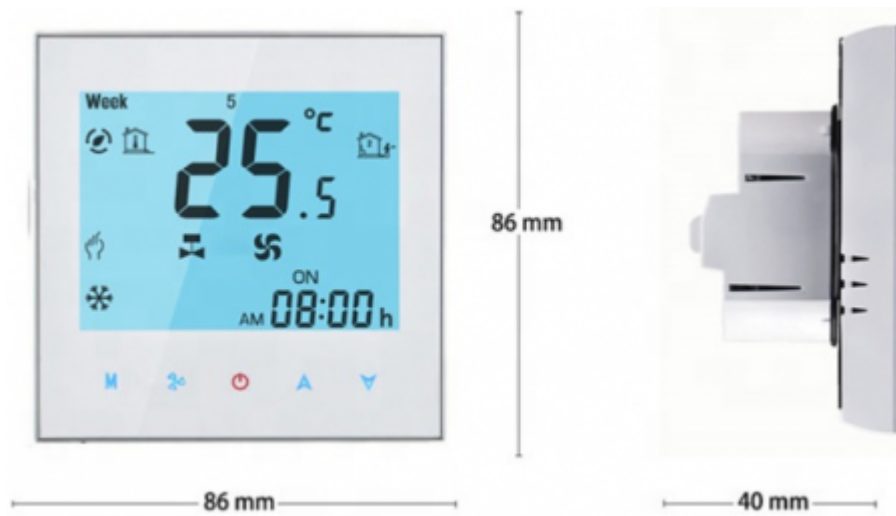

Technical specification

Temperature measurement:	NTC3950,10K
Power supply:	95-240V,50/60Hz
Ingress protection:	IP20
Operating temperature:	0..45°C
Storage temperature:	-20..75°C
Relative humidity:	0..95% n/c
Installation box:	EU 60Round box Or 86 Box

Dimensions