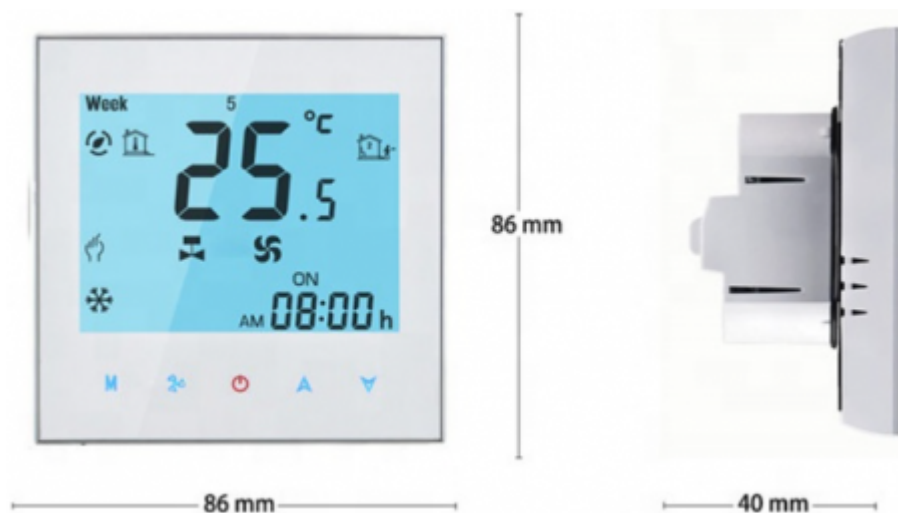

Technical specification

Temperature measurement:	NTC3950,10K
Power supply:	95-240V,50/60Hz
Ingress protection:	IP20
Operating temperature:	0..45°C
Storage temperature:	-20..75°C
Relative humidity:	0..95% n/c
Installation box:	EU 60Round box Or 86 Box

Dimensions