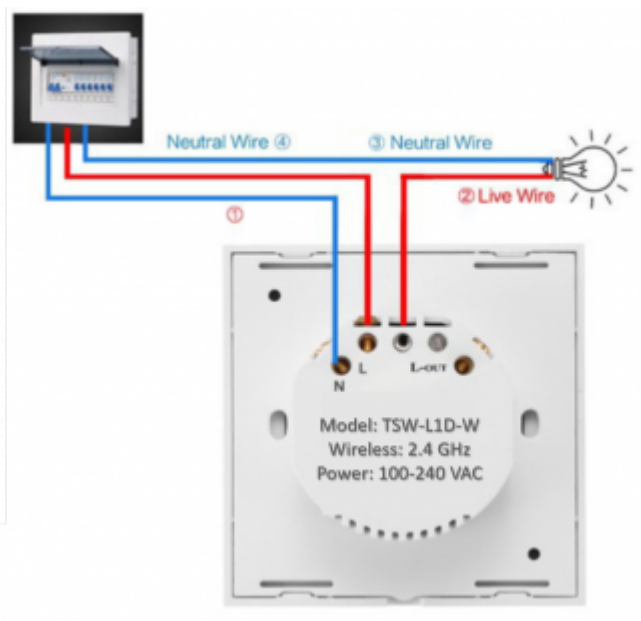

Output	500 W/gang (resistive load); 200 W/gang (LED)
Wireless standard	IEEE 802.11b/g/n; 2.4 GHz
Control mode	APP/Touch/Voice control (Amazon Alexa, Google home...)
Material	Panel: toughened glass; Shell: fire retardant PC
Output contact rating	100,000 cycles
Operating system	Compatible with ios and Android
Dimension	86 x 86 x 35 mm

Terminals

From:
<http://wiki.hiq-universe.com/> -

Permanent link:
<http://wiki.hiq-universe.com/doku.php?id=en:ms_main:tsw-l1d-y&rev=1618176054>

Last update: **2021/04/11 21:20**