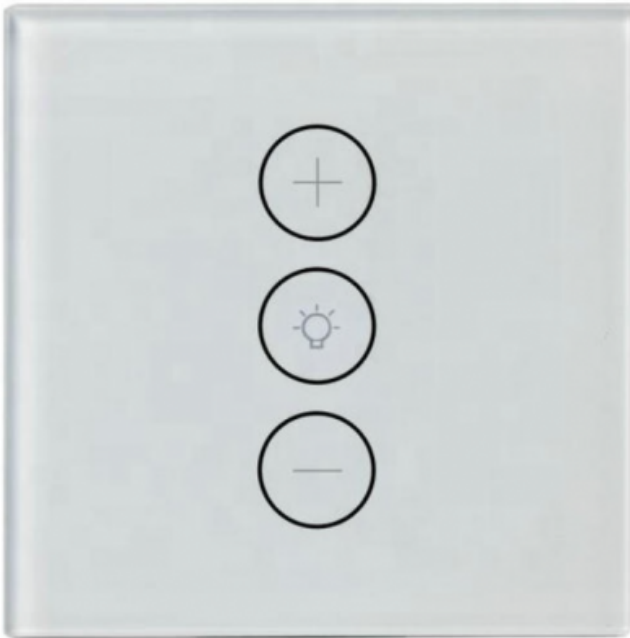

# Wireless touch wall switch

## Wall glass finish touch switch with relay output

Model:	<b>TSW-L1D-y</b>
Colour:	<b>y: W-white, B-black, G-gold, C-custom</b>
Connects:	app, lighting circuit
Mounting:	In wall

## Features

- Aestetical look
- Easy mount
- Pleasant feel
- Scene control - One key to control multiple devices
- APP support - smart life or tuya smart app
- Share Control on several smart phones
- Voice control via Alexa or Google home

## Technical specifications

Input	AC 100-250 V, 50/60 Hz
Output	500 W/gang (resistive load); 200 W/gang (LED)
Wireless standard	IEEE 802.11b/g/n; 2.4 GHz
Control mode	APP/Touch/Voice control (Amazon Alexa, Google home...)
Material	Panel: toughened glass; Shell: fire retardant PC
Output contact rating	100,000 cycles
Operating system	Compatible with ios and Android
Dimension	86 x 86 x 35 mm