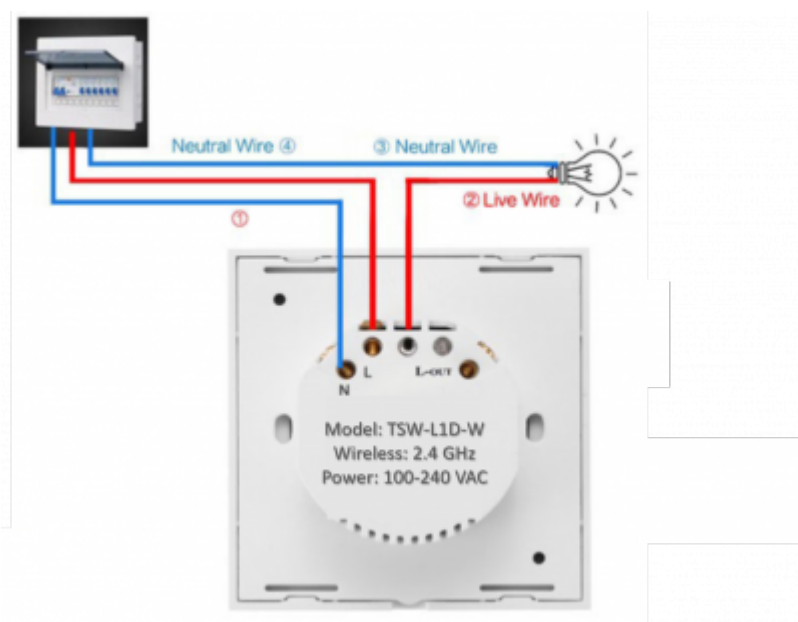

Technical specifications

Input	AC 100-250 V, 50/60 Hz
Output	500 W/gang (resistive load); 200 W/gang (LED)
Wireless standard	IEEE 802.11b/g/n; 2.4 GHz
Control mode	APP/Touch/Voice control (Amazon Alexa, Google home...)
Material	Panel: toughened glass; Shell: fire retardant PC
Output contact rating	100,000 cycles
Operating system	Compatible with ios and Android
Dimension	86 x 86 x 35 mm

Terminals

From:
<http://wiki.hiq-universe.com/> -

Permanent link:
<http://wiki.hiq-universe.com/doku.php?id=en:ms_main:tsw-l1d-y&rev=1618176138>

Last update: 2021/04/11 21:22