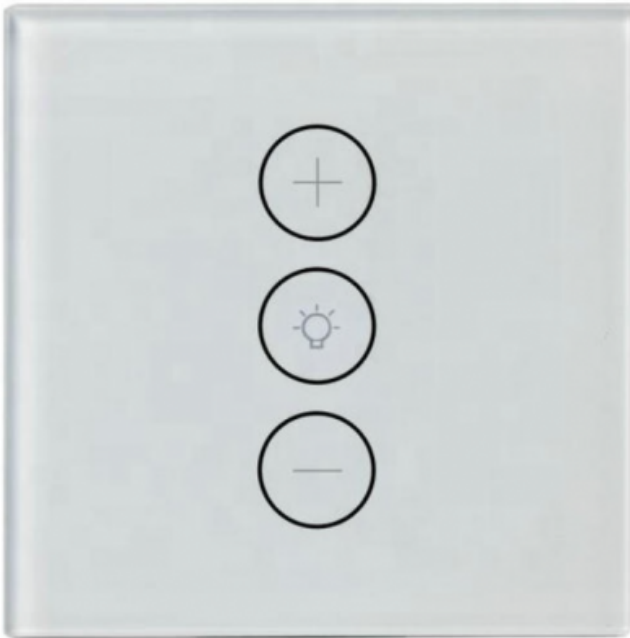

Wireless touch wall switch

Wall glass finish touch switch with relay output

Model:	TSW-L1D-y
Colour:	y: W-white, B-black, G-gold, C-custom
Connects:	app, lighting circuit
Mounting:	In wall

Applications

- Touch switching
- Wireless switch via phone app

Features

- Aestetical look
- Easy mount
- Pleasant feel
- Scene control - One key to control multiple devices
- APP support - smart life or tuya smart app
- Share Control on several smart phones
- Voice control via Alexa or Google home

Technical specifications

Input	AC 100-250 V, 50/60 Hz
Output	500 W/gang (resistive load); 200 W/gang (LED)
Wireless standard	IEEE 802.11b/g/n; 2.4 GHz
Control mode	APP/Touch/Voice control (Amazon Alexa, Google home...)
Material	Panel: toughened glass; Shell: fire retardant PC
Output contact rating	100,000 cycles
Operating system	Compatible with ios and Android
Dimension	86 x 86 x 35 mm