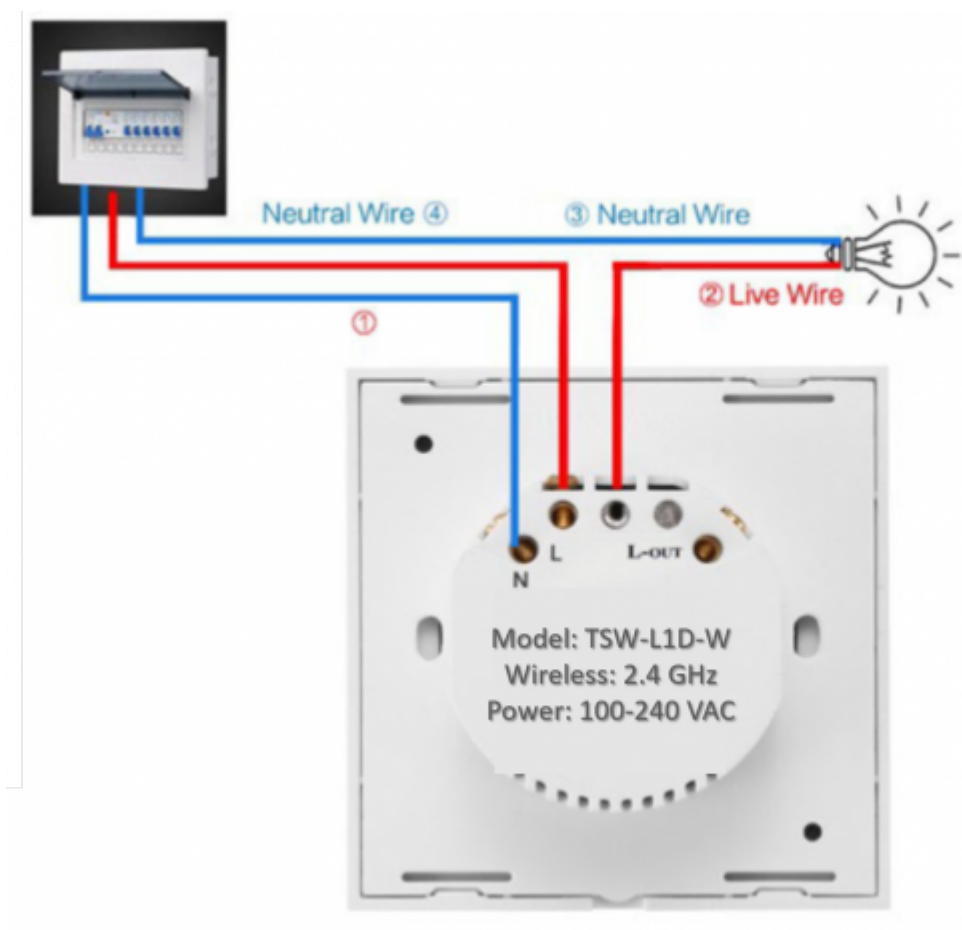

Technical specifications

Input	AC 100-250 V, 50/60 Hz
Output	500 W/gang (resistive load); 200 W/gang (LED)
Wireless standard	IEEE 802.11b/g/n; 2.4 GHz
Control mode	APP/Touch/Voice control (Amazon Alexa, Google home...)
Material	Panel: toughened glass; Shell: fire retardant PC
Output contact rating	100,000 cycles
Operating system	Compatible with ios and Android
Dimension	86 x 86 x 35 mm

Terminals

From:
<http://wiki.hiq-universe.com/> -

Permanent link:
<http://wiki.hiq-universe.com/doku.php?id=en:ms_main:tsw-l1d-y&rev=1618176156>

Last update: **2021/04/11 21:22**