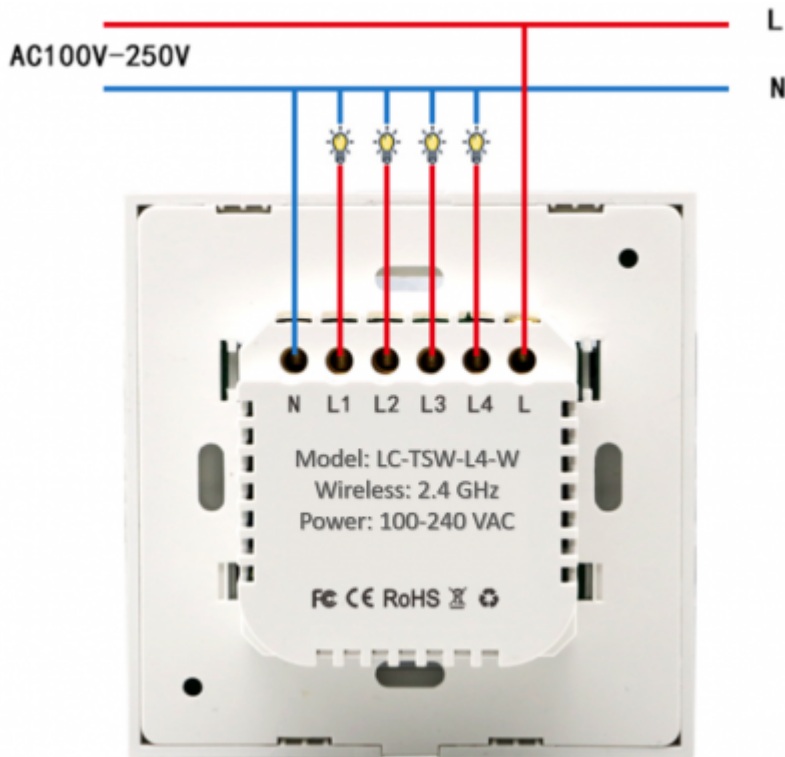

Technical specifications

Input	AC 100-250 V, 50/60 Hz
Output	500 W/gang (resistive load); 200 W/gang (LED)
Wireless standard	IEEE 802.11b/g/n; 2.4 GHz
Control mode	APP/Touch/Voice control (Amazon Alexa, Google home...)
Material	Panel: toughened glass; Shell: fire retardant PC
Output contact rating	100,000 cycles
Operating system	Compatible with ios and Android
Dimension	86 x 86 x 35 mm

Terminals

From:
<http://wiki.hiq-universe.com/> -

Permanent link:
<http://wiki.hiq-universe.com/doku.php?id=en:ms_main:tsw-lx-y&rev=1618173378>

Last update: **2021/04/11 20:36**