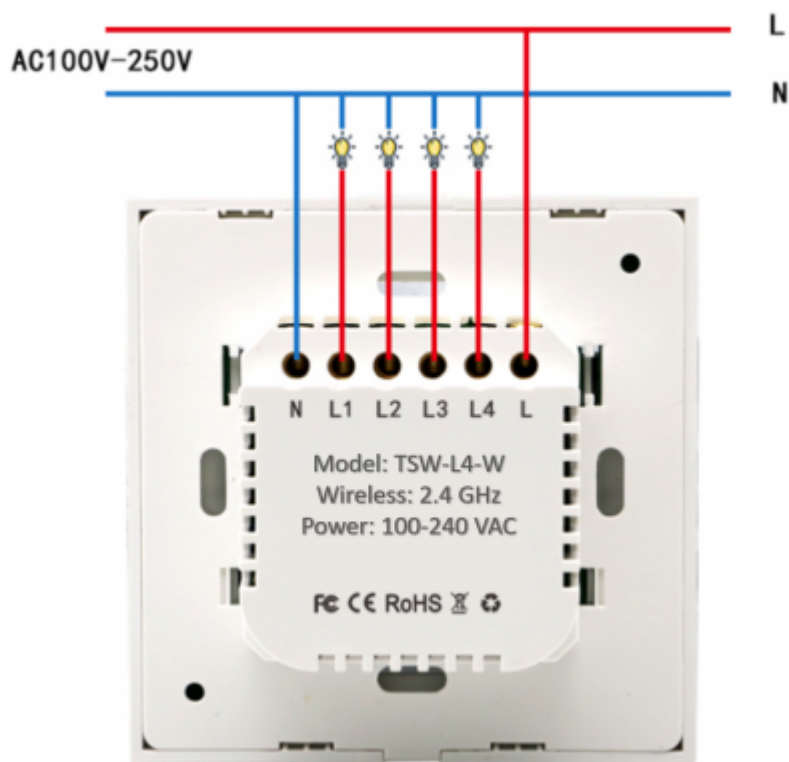

Technical specifications

Input	AC 100-250 V, 50/60 Hz
Output	500 W/gang (resistive load); 200 W/gang (LED)
Wireless standard	IEEE 802.11b/g/n; 2.4 GHz
Control mode	APP/Touch/Voice control (Amazon Alexa, Google home...)
Material	Panel: toughened glass; Shell: fire retardant PC
Output contact rating	100,000 cycles
Operating system	Compatible with ios and Android
Dimension	86 x 86 x 35 mm

Terminals

From:
<http://wiki.hiq-universe.com/> -

Permanent link:
<http://wiki.hiq-universe.com/doku.php?id=en:ms_main:tsw-lx-y&rev=1618176369>

Last update: **2021/04/11 21:26**