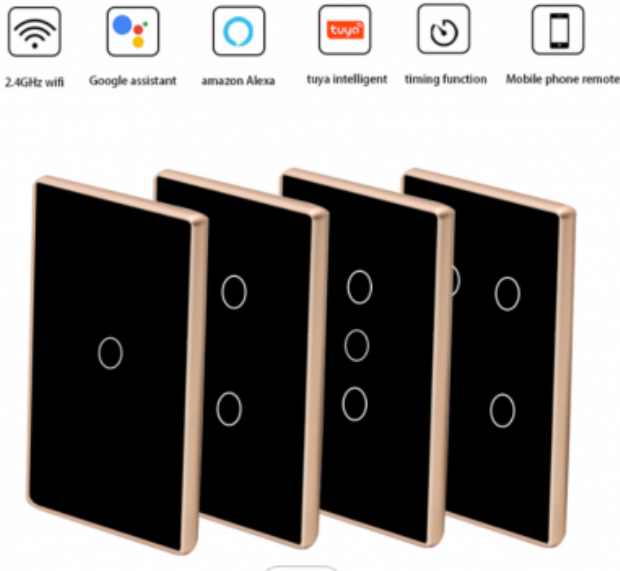

Wireless touch wall switch

Wall glass finish touch switch with relay output

Model:	TSW-Lx-y
Gang number:	x: 1 or 2 or 3 or 4
Colour:	y: W-white, B-black, G-gold, C-custom
Connects:	app, lighting circuit
Mounting:	In wall

Applications

- Touch switching
- Wireless switch via phone app

Features

- Aestetical look
- Easy mount
- Pleasant feel
- Scene control - One key to control multiple devices
- APP support - smart life or tuya smart app
- Share Control on several smart phones
- Voice control via Alexa or Google home

Technical specifications

Input	AC 100-250 V, 50/60 Hz
Output	500 W/gang (resistive load); 200 W/gang (LED)
Wireless standard	IEEE 802.11b/g/n; 2.4 GHz
Control mode	APP/Touch/Voice control (Amazon Alexa, Google home...)
Material	Panel: toughened glass; Shell: fire retardant PC
Output contact rating	100,000 cycles
Operating system	Compatible with ios and Android
Dimension	86 x 86 x 35 mm