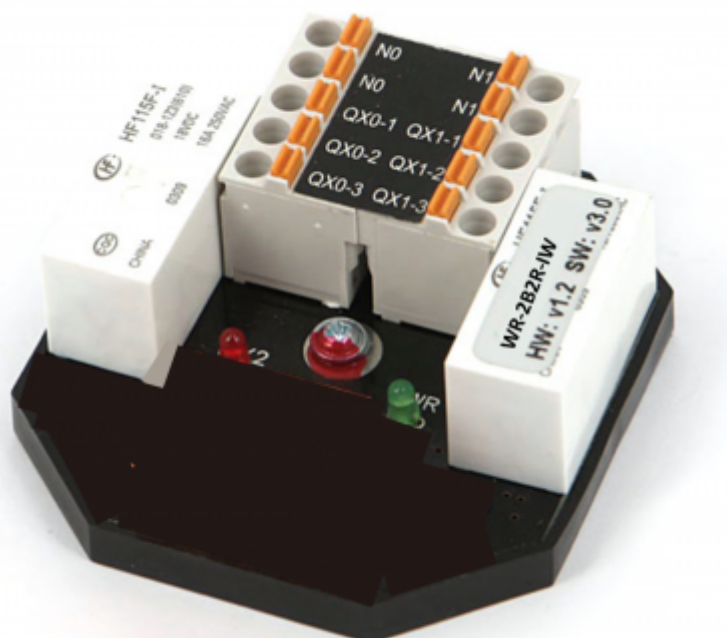

## In-wall mount Wireless module for 2 Buttons and 2 Relays

<b>Model number:</b>	<b>WR-2B2R-IW</b>
Mounting:	in-wall, in junction box behind buttons
<b>Features:</b>	
	2 remote controlled relays, 2 buttons
	Act as modbus RTU slave
	no hopping
	up to 16 modules per network
	protected private connection
	multiple addressable groups
<b>Technical specifications</b>	
Address range:	200 - 207
Data bits and parity:	8n1
Relay output:	2 A 250 Vac resistive
Dimensions:	50x50x15mm

### Cybro-3-RFM