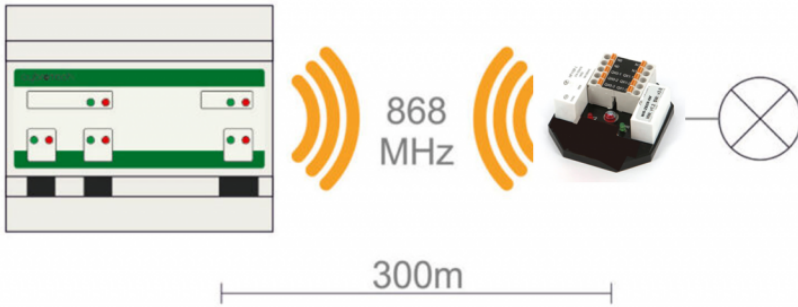

Cybro-3-RFM