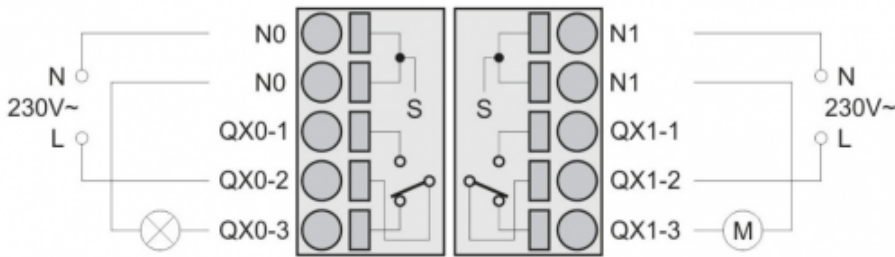

Terminals

From: <http://wiki.hiq-universe.com/> -

Permanent link: <http://wiki.hiq-universe.com/doku.php?id=en:ms_main:wr-2b2r&rev=1672960151>

Last update: 2023/01/05 23:09