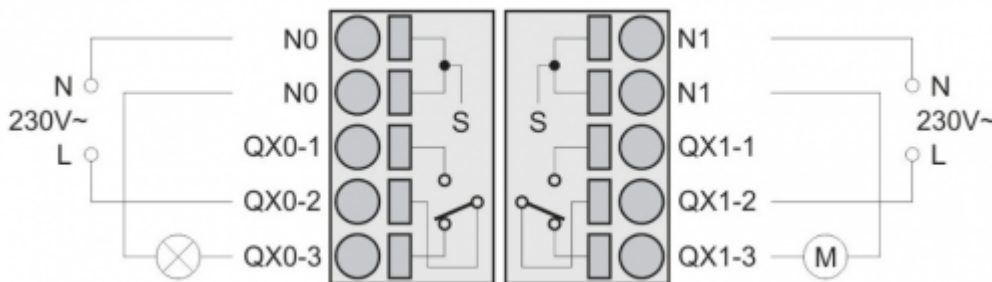

Terminals

From: <http://wiki.hiq-universe.com/> -

Permanent link: <http://wiki.hiq-universe.com/doku.php?id=en:ms_main:wr-2b2r&rev=1672960430>

Last update: 2023/01/05 23:13