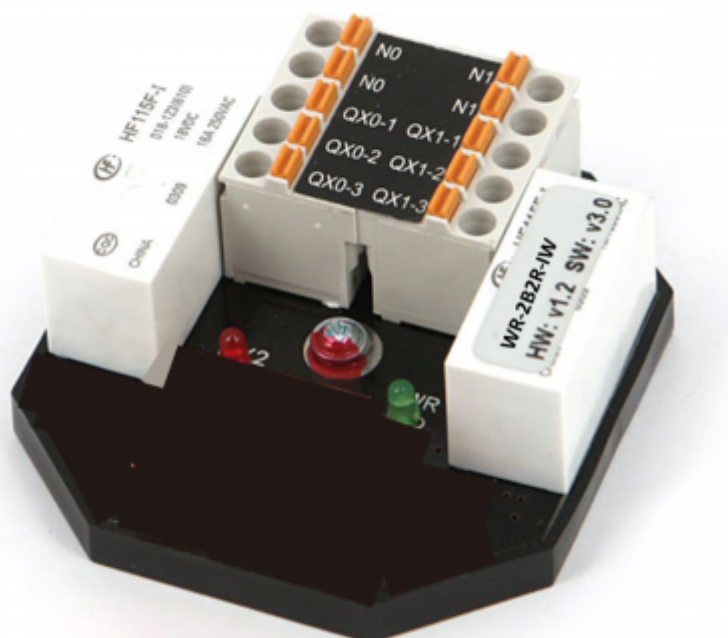

## In-wall mount Wireless module for 2 Buttons and 2 Relays

<b>Model number:</b>	<b>WR-2B2R-IW</b>
Mounting:	in-wall, in junction box behind buttons
<b>Features:</b>	
	2 remote controlled relays, 2 buttons
	Act as modbus RTU slave
	no hopping
	up to 16 modules per network
	protected private connection
	multiple addressable groups
<b>Technical specifications</b>	
Address range:	200 - 207
Data bits and parity:	8n1
Relay output:	2 A 250 Vac resistive
Dimensions:	50x50x15mm

# Cybro-3-RFM