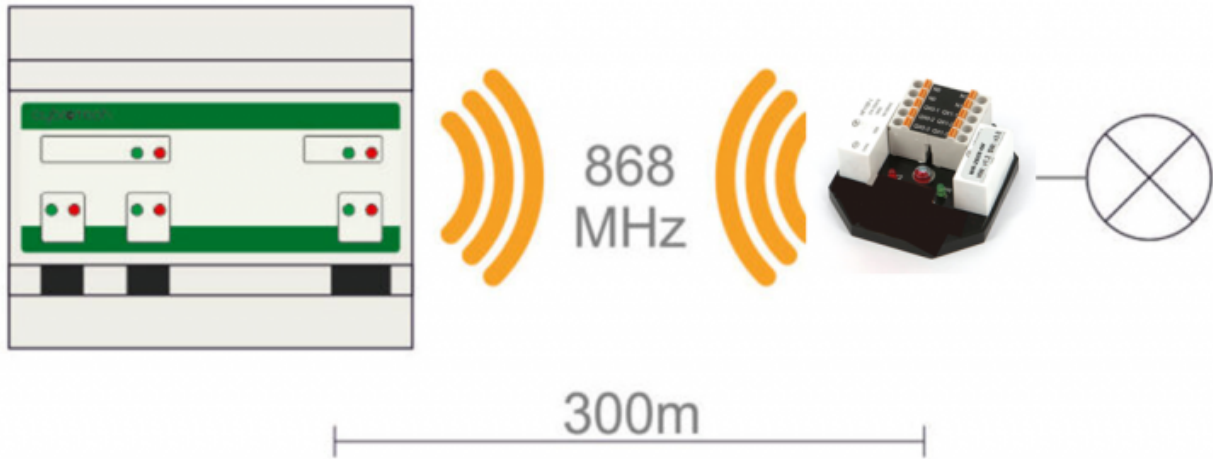

Cybro-3-RFM