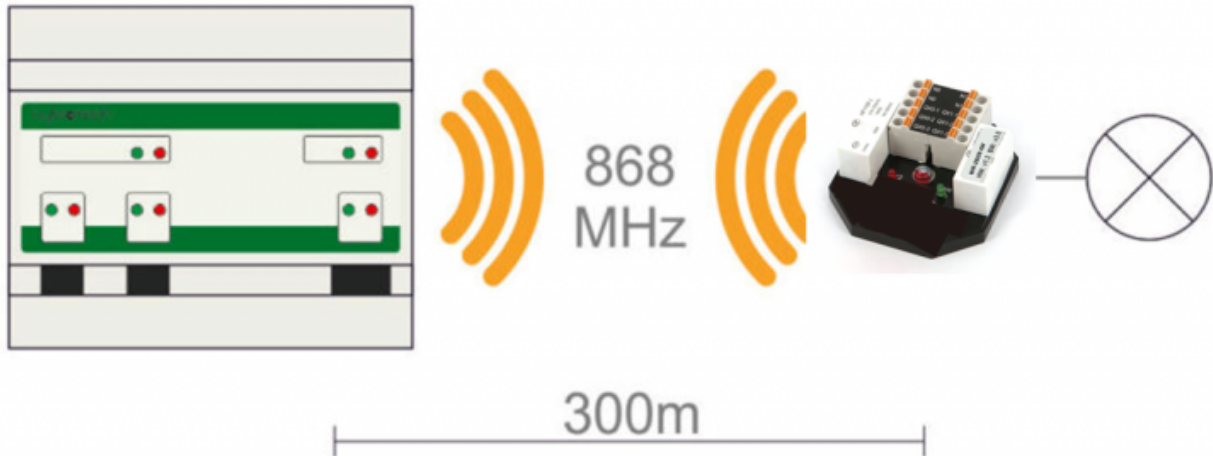

Cybro-3-RFM