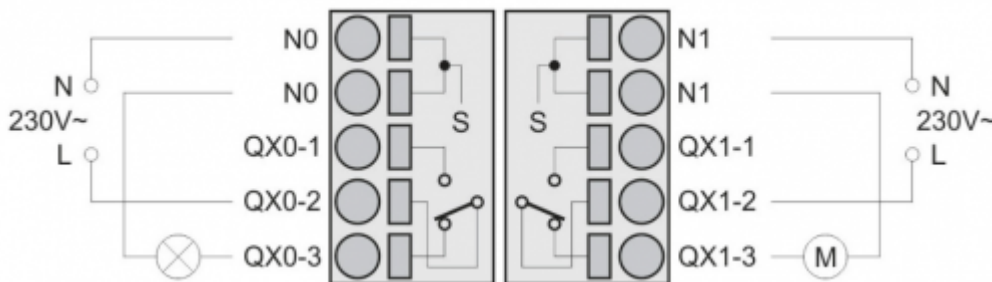

Terminals

From: <http://wiki.hiq-universe.com/> -

Permanent link: <http://wiki.hiq-universe.com/doku.php?id=en:ms_main:wr-2b2r&rev=1672960790>

Last update: 2023/01/05 23:19