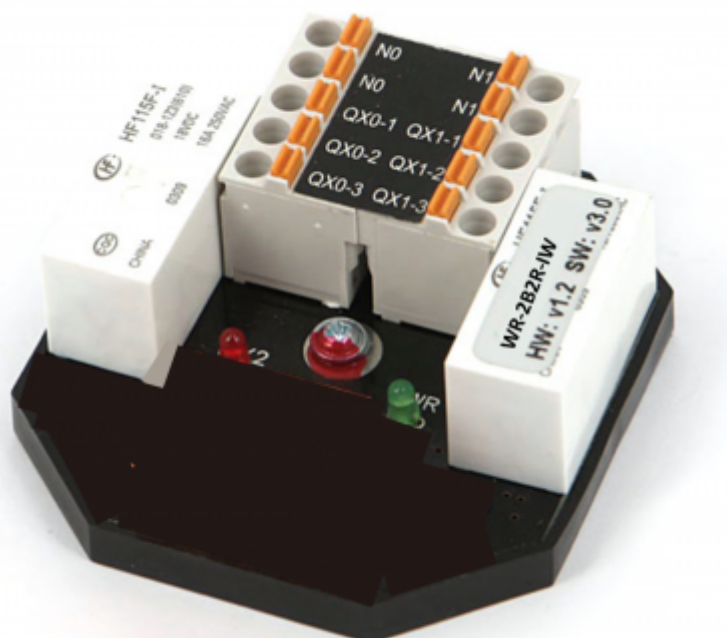

## In-wall mount Wireless module for 2 Buttons and 2 Relays

<b>Model number:</b>	<b>WR-2B2R-IW</b>
Mounting:	in-wall, in junction box behind buttons

<b>Features:</b>
2 remote controlled relays, 2 buttons
Act as modbus RTU slave
no hopping
up to 16 modules per network
protected private connection
multiple addressable groups

<b>Technical specifications</b>	
Address range:	200 - 207
Data bits and parity:	8n1
Relay output:	2 A 250 Vac resistive
Dimensions:	50x50x15mm