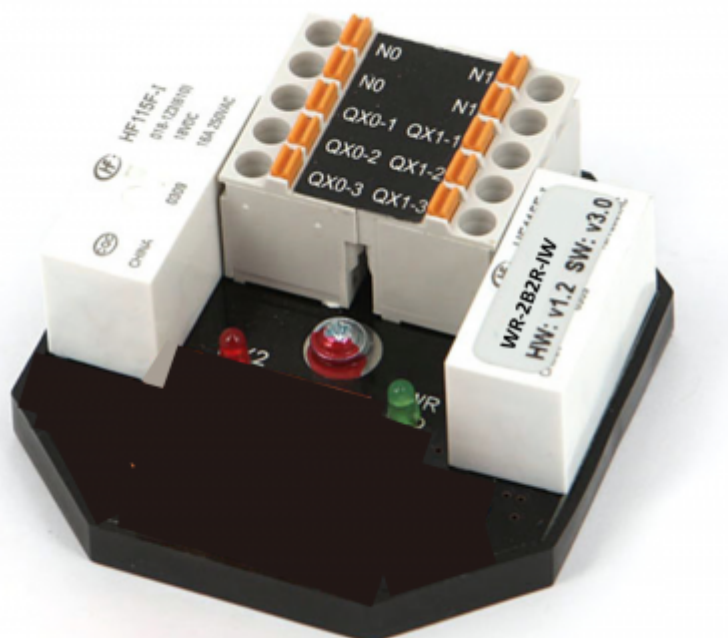

Wireless Buttons-Relays

In-wall mount Wireless module for 2 Buttons and 2 Relays

Model number:	WR-2B2R-IW
Mounting:	in-wall, in junction box behind buttons

Features:
2 remote controlled relays, 2 buttons
Act as modbus RTU slave
no hopping
up to 16 modules per network
protected private connection
multiple addressable groups

Technical specifications	
Address range:	200 - 207
Data bits and parity:	8n1
Relay output:	2 A 250 Vac resistive
Dimensions:	50x50x15mm