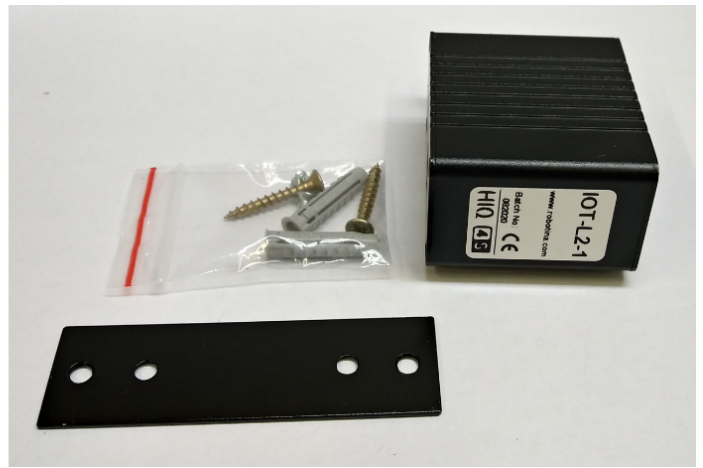

Technical specifications

Power supply:	DC 5V/2A (Micro USB)
CPU:	Allwinner H3, Quad-core Cortex-A7 Up to 1.2GHz
RAM:	DD34 512MB
Storage:	MicroSD Slot x1
USB Host:	1x 2.0 Type-A
Network:	1x 10/100/1000Mbps Ethernet
Working temp.:	-20°C to 70°C

Mounting

DIN Rail or Wall

From:
<http://wiki.hiq-universe.com/> -

Permanent link:
<http://wiki.hiq-universe.com/doku.php?id=iot_linker_1_ethernet_port&rev=1599720083>

Last update: **2020/09/10 06:41**