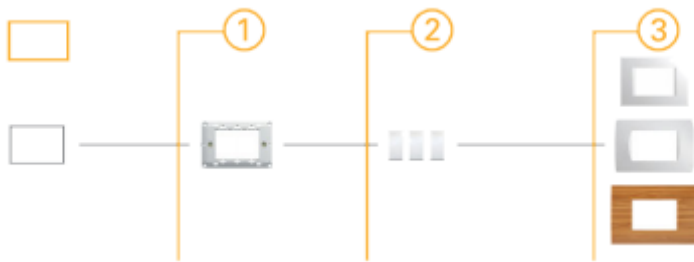

Push button illumination	CAD-SW-LED-IQ	white LED illumination	In-field, flush box in buttons
Bus extender	CAD-BE-PROT-IQ	RJ9 to wires bus adapter, surge protection	Cabinet; DIN rail 2M
Bus cable	CAD-P-IQ	2.5 cm RJ9 to RJ9 bus cable	Cabinet; module to module, 2.5cm
	CAD-P2-IQ	2 m RJ9 to RJ9 bus cable	Cabinet; module to module, 2m
Temperature sensor	ES-IQ	External temperature sensor	In-field
	ES-A-IQ	External temperature sensor in Aluminum housing	In-field

Training and Demo material

Name	Code	Description
Demo suitcase	HIQ-MOB-ST-KIT	Mobile demonstration set
Demo suitcase and set	HIQ-MOB-EX-KIT	Mobile demonstration set + start set
Demo wall	HIQ-WALL-KIT	"Window to future" multimedia set

Stylish accessories

Name	Code	Description