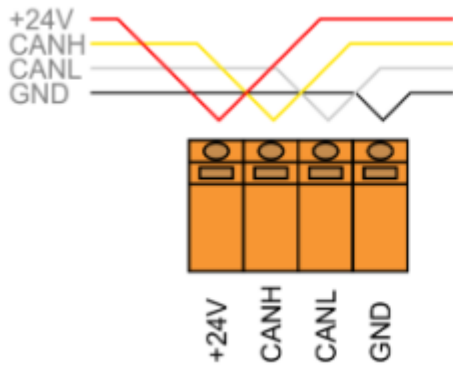

## IEX-2 MODULE

Model number:	<b>OP-8-B</b>	Black tempered glass
	<b>OP-8-W</b>	White tempered glass
	<b>OP-8C-B</b>	Display support characters in Cyrillic, Black tempered glass
	<b>OP-8C-W</b>	Display supports characters in Cyrillic, White tempered glass
Mounting:	M4 installation box, wall (order code OP-8 Wall Kit)	
Dimensions:	144x80x7mm	

## Features

- IEX-2 module
- Touch operator panel
- LCD display 2×20 characters
- LCD display white/blue
- Temperature sensor
- Humidity sensor
- Light sensor
- IR receiver
- Beeper
- 1 switch/potentiometer input
- 1 temperature sensor input

# Technical specifications

<b>Display</b>	LCD 2×20 characters
<b>Characters size</b>	3x5mm
<b>Keys</b>	5 touch keys, tactile feedback
<b>Backlight</b>	blue LED, adjustable 0...100%
<b>IR receiver</b>	RC5 36kHz, receiving distance 5m
<b>Input type</b>	dry contact, internal pull-up 12V 2mA, analog input 0...10V (10bit, 0..1023)
<b>Temperature measurement</b>	from 0°C to +50°C
error:	0.5°C typ.(0°C to +50°C, backlight at 20%)
resolution:	0.1°C (12bit)
readout:	0.1°C (254 equals 25.4°C)
<b>Humidity measurement:</b>	from 0 to 100%rh, non-condensing
error:	2% rh @25°C
response time:	15s
stability:	1% rh @ 50% rh in 5 years
resolution:	1% (7 bit)
readout:	1% rh (45 equals 45% rh)
<b>External temperature sensor:</b>	ES-P, ES-B or ES-W
<b>Power supply:</b>	24V (18..28V) 50mA
<b>Degree of protection:</b>	IP20
<b>Operating conditions:</b>	0..50°C, 0..85% rh non-condensing
<b>Storage temperature:</b>	-20..75°C
<b>Mounting:</b>	M4 installation box or wall
<b>Dimensions:</b>	144x80x7mm
<b>Weight:</b>	200g
<b>Level of ambient pollution:</b>	2
<b>Standards:</b>	EN 60730-1