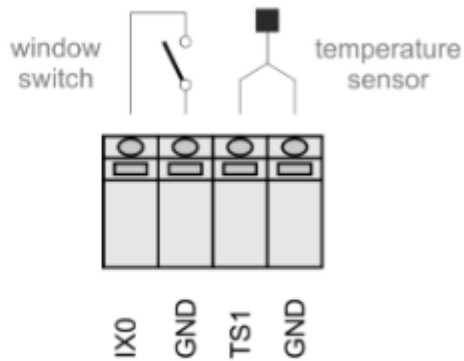

## IEX-2 MODULE

Model number:	<b>OP-8-B</b>	Black tempered glass
	<b>OP-8-W</b>	White tempered glass
	<b>OP-8C-B</b>	Display support characters in Cyrillic, Black tempered glass
	<b>OP-8C-W</b>	Display supports characters in Cyrillic, White tempered glass
Mounting:	M4 installation box, wall (order code OP-8 Wall Kit)	
Dimensions:	144x80x7mm	

## Features

- IEX-2 module
- Touch operator panel
- LCD display 2×20 characters
- LCD display white/blue
- Temperature sensor
- Humidity sensor
- Light sensor
- IR receiver
- Beeper
- 1 switch/potentiometer input
- 1 temperature sensor input

# Technical specifications

<b>Display</b>	LCD 2×20 characters
<b>Characters size</b>	3x5mm
<b>Keys</b>	5 touch keys, tactile feedback
<b>Backlight</b>	blue LED, adjustable 0...100%
<b>IR receiver</b>	RC5 36kHz, receiving distance 5m
<b>Input type</b>	dry contact, internal pull-up 12V 2mA, analog input 0...10V (10bit, 0..1023)
<b>Temperature measurement</b>	from 0°C to +50°C
error:	0.5°C typ.(0°C to +50°C, backlight at 20%)
resolution:	0.1°C (12bit)
readout:	0.1°C (254 equals 25.4°C)
<b>Humidity measurement:</b>	from 0 to 100%rh, non-condensing
error:	2% rh @25°C
response time:	15s
stability:	1% rh @ 50% rh in 5 years
resolution:	1% (7 bit)
readout:	1% rh (45 equals 45% rh)
<b>External temperature sensor:</b>	ES-P, ES-B or ES-W
<b>Power supply:</b>	24V (18..28V) 50mA
<b>Degree of protection:</b>	IP20
<b>Operating conditions:</b>	0..50°C, 0..85% rh non-condensing
<b>Storage temperature:</b>	-20..75°C
<b>Mounting:</b>	M4 installation box or wall
<b>Dimensions:</b>	144x80x7mm
<b>Weight:</b>	200g
<b>Level of ambient pollution:</b>	2
<b>Standards:</b>	EN 60730-1