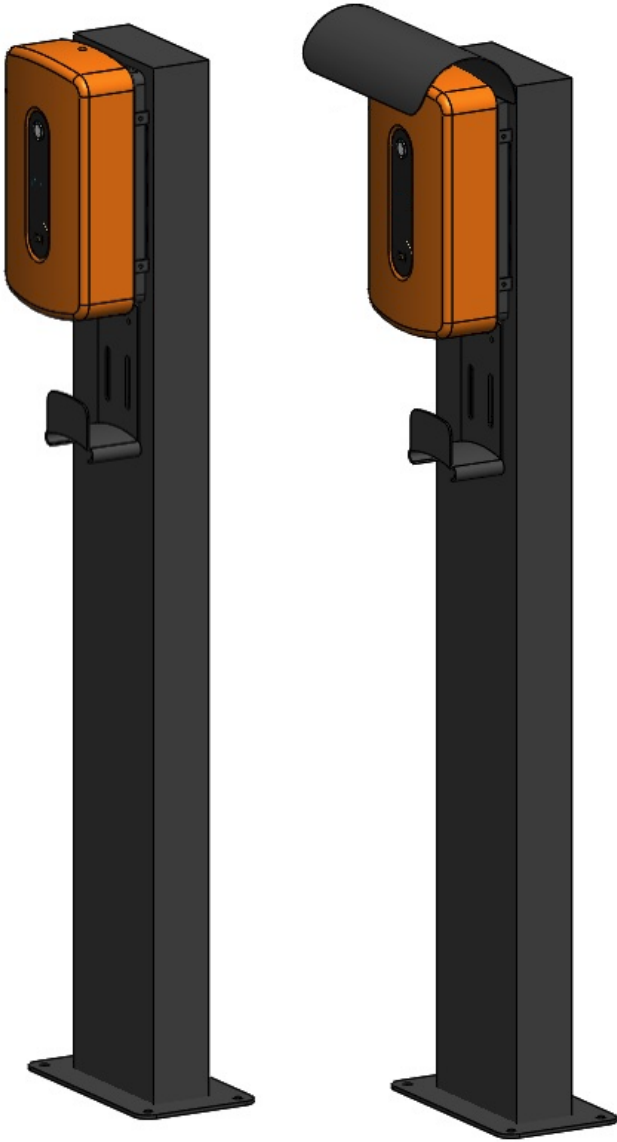

RDX Charger Freestanding set

For freestanding installation, when wall mounting is not possible. Recommended use in combination with RDX Charger protective roof (order code RDX-PR)

Order code **RDX-FS**

From:
<https://wiki.hiq-home.com/> -