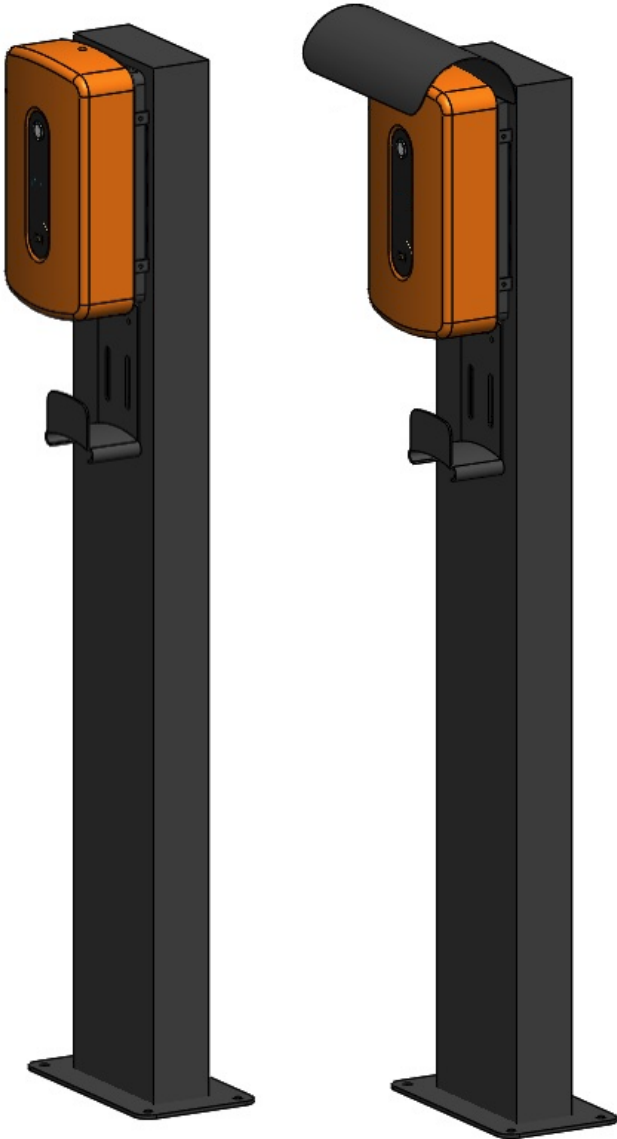

# RDX Charger Freestanding set

**For independent mounting. When wall mounting is not possible. Recommended use in combination with RDX Charger protective roof (order code RDX-PR)**

Order code **RDX-FS**