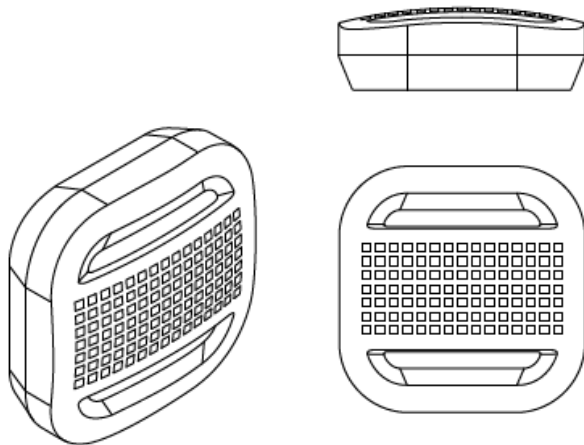

## Enocean wireless soft button

Model number:		<b>PB-WE-B1</b>
		<b>PB-WE-B2</b>
		<b>PB-WE-B3</b>
		<b>PB-WE-B4</b>
		<b>PB-WE-B5</b>
		<b>PB-WE-B6</b>
Mounting:	In-field; remote	
Dimensions:	36 x 36 x 12 mm	
Connection:	Wireless EnOcean	
	<a href="#">MC-230-01</a>	
	<a href="#">MC-230-03</a>	
	<a href="#">MC-24-01</a>	
	<a href="#">MC-24-03</a>	
<a href="#">MC-24-06</a>		

## Features

This smart button, compatible with EnOcean devices using the profile D2-03-0A, has 3 types of press (Single press, Double press, Long press) to customize to launch your own scenarios and control your home: light, heating, home access etc.

## Technical specifications

Power supply:	Battery CR2032
Battery life:	7 years
Range:	Up to 30m indoor
Operational temperature:	-10°C to 50°
EEP (EnOcean Profile):	D2-03-0A
Dimensions :	36 x 36 x 12 mm
Protection index:	IP67
Frequency range:	868.0 to 868.6 MHz
Maximal power radio :	+3dBm