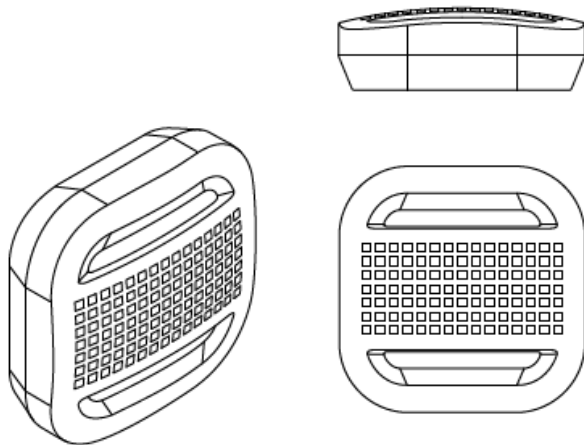

# Soft Button

## Enocean wireless soft button

Model number:		<b>PB-WE-B1</b>
		<b>PB-WE-B2</b>
		<b>PB-WE-B3</b>
		<b>PB-WE-B4</b>
		<b>PB-WE-B5</b>
		<b>PB-WE-B6</b>
Mounting:	In-field; remote	
Dimensions:	56 x 56 x 20 mm	
Connection:	Wireless EnOcean	
	<a href="#">MC-230-01</a>	
	<a href="#">MC-230-03</a>	
	<a href="#">MC-24-01</a>	
	<a href="#">MC-24-03</a>	
<a href="#">MC-24-05</a>		