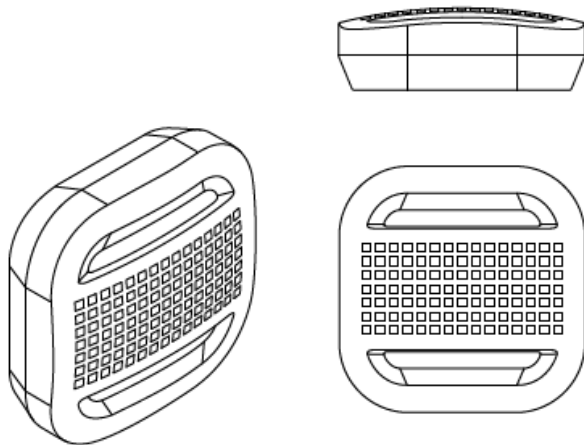

Soft Button

Enocean wireless soft button

Model number:		PB-WE-B1
		PB-WE-B2
		PB-WE-B3
		PB-WE-B4
		PB-WE-B5
		PB-WE-B6
Mounting:	In-field; remote	
Dimensions:	36 x 36 x 12 mm	
Connection:	Wireless EnOcean	
	MC-230-01	
	MC-230-03	
	MC-24-01	
	MC-24-03	
	MC-24-05	