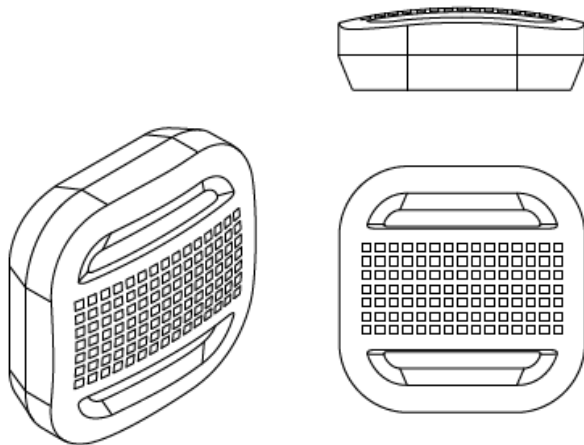

# Soft Button

## Enocean wireless soft button

Model number:		<b>PB-WE-B1</b>
		<b>PB-WE-B2</b>
		<b>PB-WE-B3</b>
		<b>PB-WE-B4</b>
		<b>PB-WE-B5</b>
		<b>PB-WE-B6</b>
Mounting:	In-field; remote	
Dimensions:	36 x 36 x 12 mm	
Connection:	Wireless EnOcean	
	<a href="#">MC-230-01</a>	
	<a href="#">MC-230-03</a>	
	<a href="#">MC-24-01</a>	
	<a href="#">MC-24-03</a>	
	<a href="#">MC-24-05</a>	