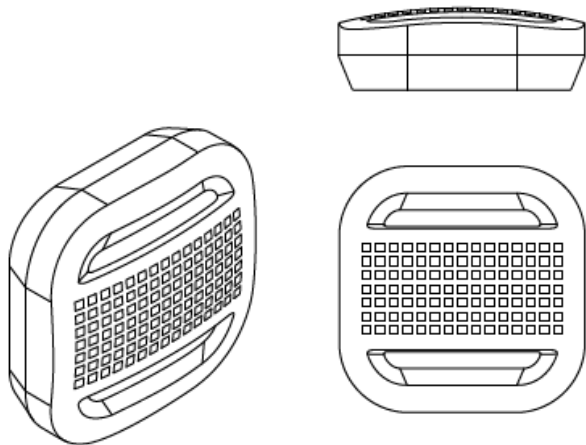

Soft Button

Enocean wireless soft button

Model number:		PB-WE-B1
		PB-WE-B2
		PB-WE-B3
		PB-WE-B4
		PB-WE-B5
		PB-WE-B6
Mounting:	In-field; remote	
Dimensions:	36 x 36 x 12 mm	
Connection:	Wireless EnOcean	
	MC-230-01	
	MC-230-03	
	MC-24-01	
	MC-24-03	
MC-24-05		

Technical specifications

Power supply:	Battery CR2032
Battery life:	7 years
Range:	Up to 30m indoor
Operational temperature:	-10°C to 50°
EEP (EnOcean Profile):	D2-03-0A
Dimensions :	36 x 36 x 12 mm
Protection index:	IP67
Frequency range:	868.0 to 868.6 MHz
Maximal power radio :	+3dBm