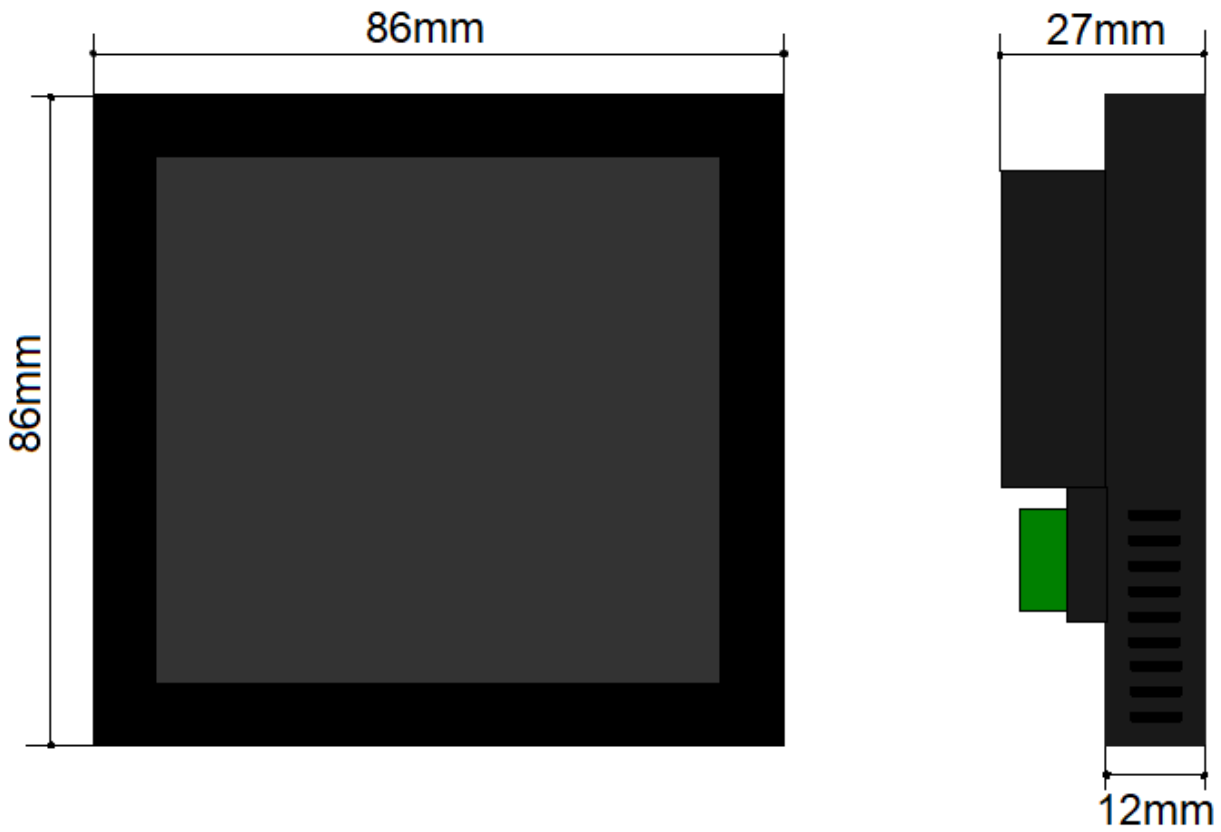

# Touch HMI panel

Model number UK dose :	<b>TGP-4A-01-IQ</b>
Model number DIN dose :	<b>TGP-4D-01-IQ</b>
Mounting:	In-wall, dose
Dimensions:	86 x 86 x 27 mm
Connection:	RS485 to HIQ MC controller
Frame colour:	Black

## Technical specifications

System	Display	TFT 4" 480 x 480
	Touch	Capacitive,
	Brightness (cd/m <sup>2</sup> )	250
	Contrast	800:1
	Colour	65K colour, 16-bit RGB
Power	Adapter	5-36V DC

## Dimensions

From:  
<http://wiki.hiq-universe.com/> -

Permanent link:  
[http://wiki.hiq-universe.com/doku.php?id=touch\\_hmi\\_panel&rev=1624520207](http://wiki.hiq-universe.com/doku.php?id=touch_hmi_panel&rev=1624520207)